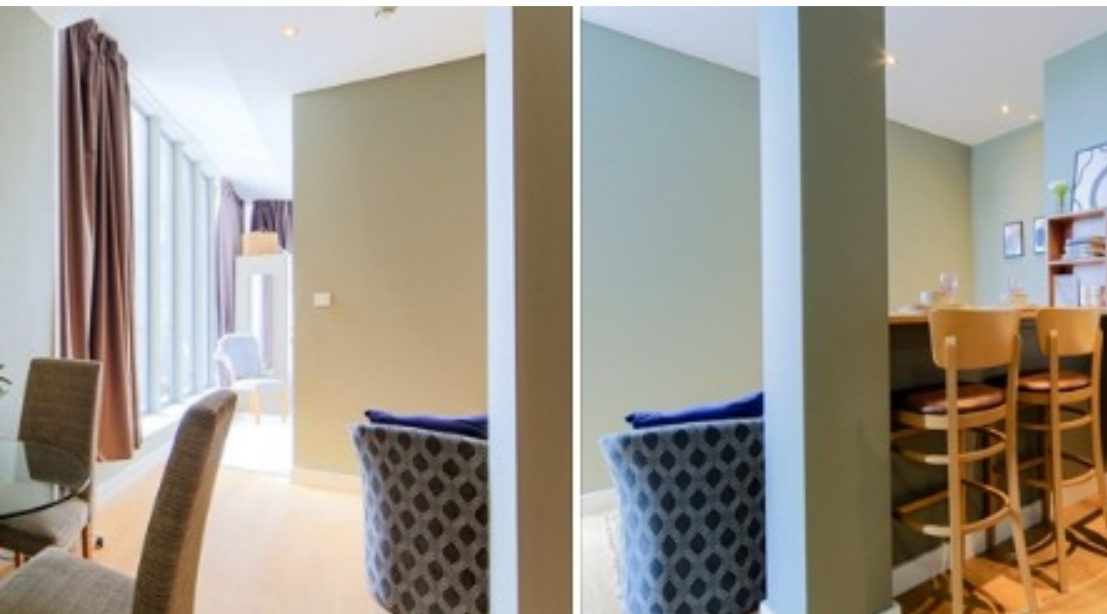

£142 pw  
Watford, WD17 1RN

 0  
Bedroom

 1  
Bathroom

£142 pw  
Watford, WD17 1RN

We have an offer of 100 rooms Luxury Short Stay Studio

- Self Contained Studios with kitchenettes - En-suite shower & WC - Fully furnished (TV with free channels & WIFI)
- Inhouse Management/ Secured facility with 24/7 call outs
- Flexible Terms and Rates
- Free High-Speed Wi-Fi for the whole duration of the 1st rent term
- Move-in assistance: Available upon request
- Video Viewings/Email Check-ins/Key Card Collection
- 6 floors with lift
- Modern and compact kitchenettes with Microwave-oven, kettle, fridge freezer
- Monotype sink, tabletop (but NO HOBS) - Glass wear and cutlery provide
- Air Conditioning
- Rates include Council tax, all Utility Bills and with WIFI Package
- Bicycle Shelter
- Car Parking Space Available to Purchase
- Card Entry System & CCTV
- High Security
- Contactless Laundry Facilities
- Room Cleaning Services Available to Purchase
- Excellent access to Watford Junction Station, Central London (Euston), M1, M25, The North
- Removal Costs and Transportation to be covered by Management
- Double Standard Studio for Single Occupancy