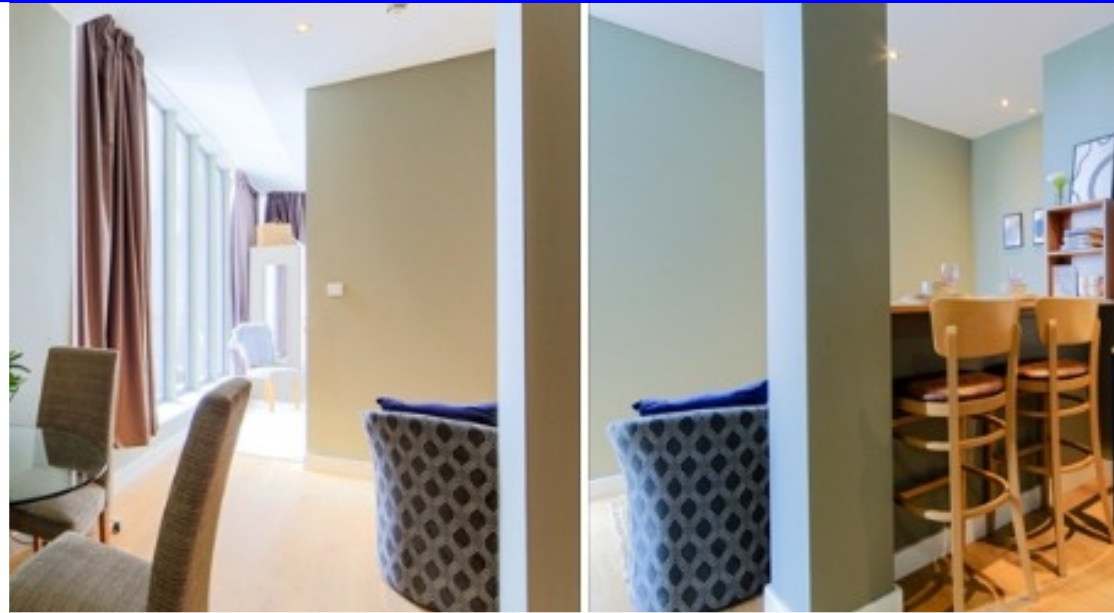

£142 pw  
Watford, WD17 1RN

 0  
Bedroom

 1  
Bathroom

£142 pw  
Watford, WD17 1RN

We have an offer of 100 rooms Luxury Short Stay Studio

- Self Contained Studios with kitchenettes - En-suite shower & WC - Fully furnished (TV with free channels & WIFI)
- Inhouse Management/ Secured facility with 24/7 call outs
- Flexible Terms and Rates
- Free High-Speed Wi-Fi for the whole duration of the 1st rent term
- Move-in assistance: Available upon request
- Video Viewings/Email Check-ins/Key Card Collection
- 6 floors with lift
- Modern and compact kitchenettes with Microwave-oven, kettle, fridge freezer
- Monotype sink, tabletop (but NO HOBS) - Glass wear and cutlery provide
- Air Conditioning
- Rates include Council tax, all Utility Bills and with WIFI Package
- Bicycle Shelter
- Car Parking Space Available to Purchase
- Card Entry System & CCTV
- High Security
- Contactless Laundry Facilities
- Room Cleaning Services Available to Purchase
- Excellent access to Watford Junction Station, Central London (Euston), M1, M25, The North
- Removal Costs and Transportation to be covered by Management
- Double Standard Studio for Single Occupancy