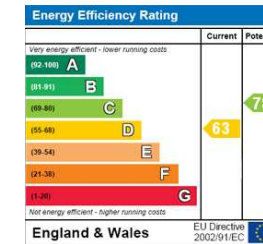

One Bedroom,Allocated Parking,Close to Local Amenities,Excellent Condition,Close to South Bermondsey Station,Furnished,Available Now,EPC Band D

**FOR MORE INFORMATION
CONTACT US TODAY**

Holland Properties
429 Westferry Road, Isle of Dogs, London, E14 3AN
info@hollandproperties.co.uk
020 7538 5554