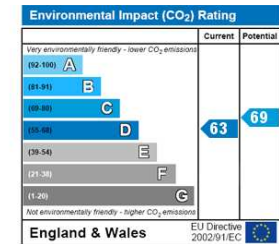

 1
Bedroom

 1
Bathroom

Located just a short walk from South Bermondsey Station.

Area: Canada Water, Rotherhithe & Surrey Quays

Beautiful one bedroom fully furnished flat in this ever popular development. Featuring wood effect flooring, this property has been tastefully decorated and furnished. Further benefits include allocated parking whilst being situated close to transport links and amenities. Offered as furnished and ready to move into now.

One Bedroom,Allocated Parking,Close to Local Amenities,Excellent Condition,Close to South Bermondsey Station,Furnished,Available Now,EPC Band D

**FOR MORE INFORMATION
CONTACT US TODAY**

Holland Properties
429 Westferry Road, Isle of Dogs, London, E14 3AN
info@hollandproperties.co.uk
020 7538 5554